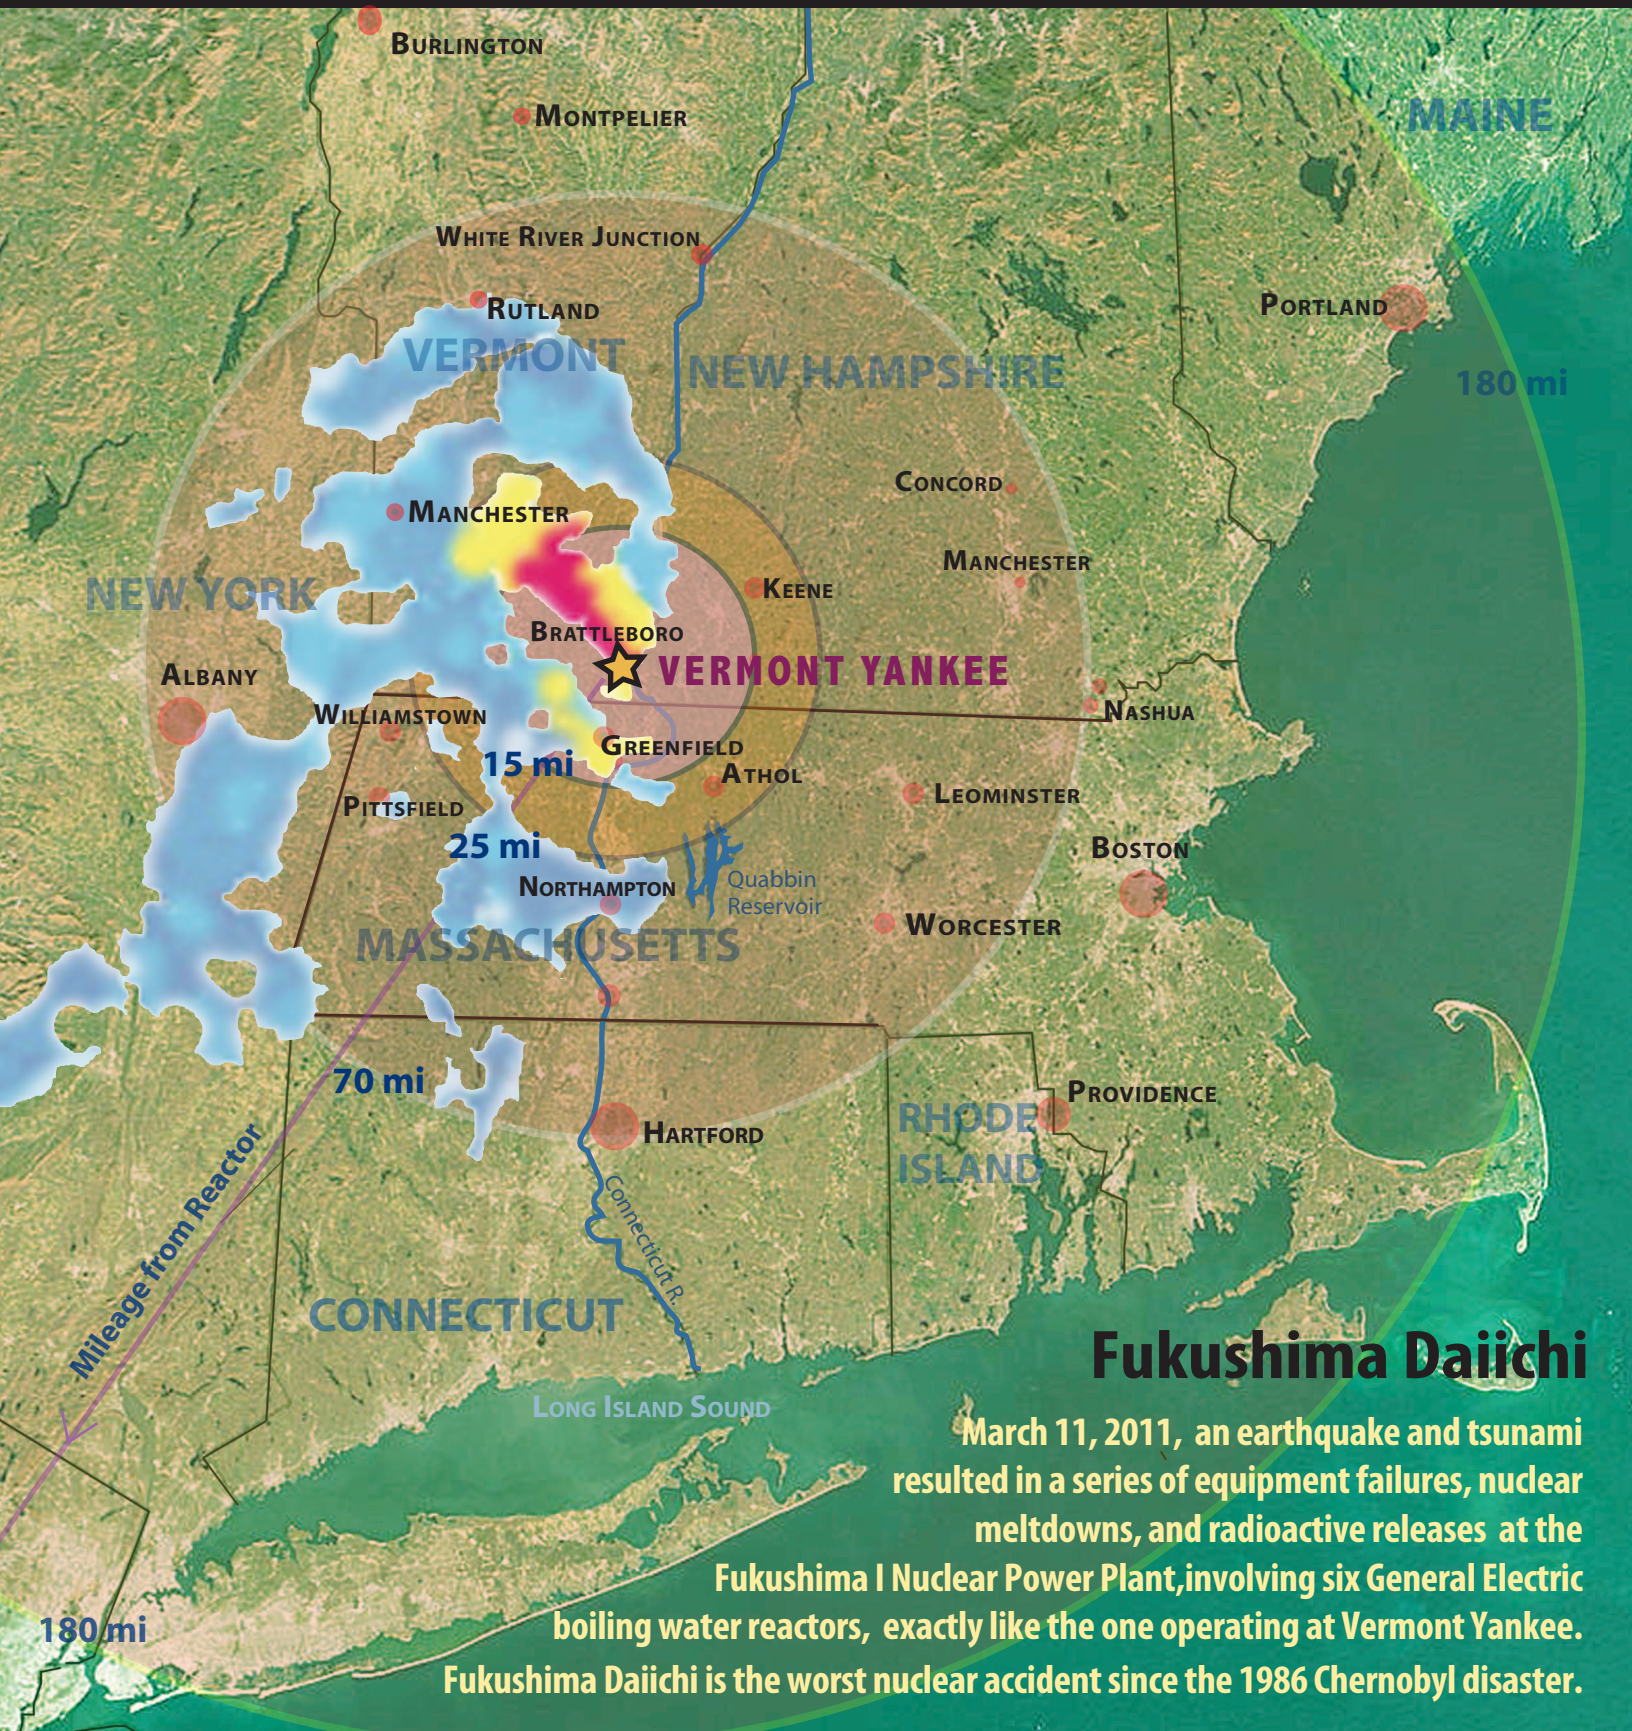

FUKUSHIMA IN NEW ENGLAND?

Area above represents Fukushima evacuation as of November, 2011

- 15 miles:** No one is presently allowed in red or yellow area.
- 25 miles:** Blue region represents area evacuated indefinitely. 80,000 people in Japan are still unable to return home.
- 70 miles:** Radioactive contamination in tea, milk, rice, local beef, produce.
- 180 miles:** Area as far away as Tokyo is contaminated by Fukushima. Greater New York City is the same distance from Vermont Yankee. 80% of released radiation went out to sea, contaminating ocean life.